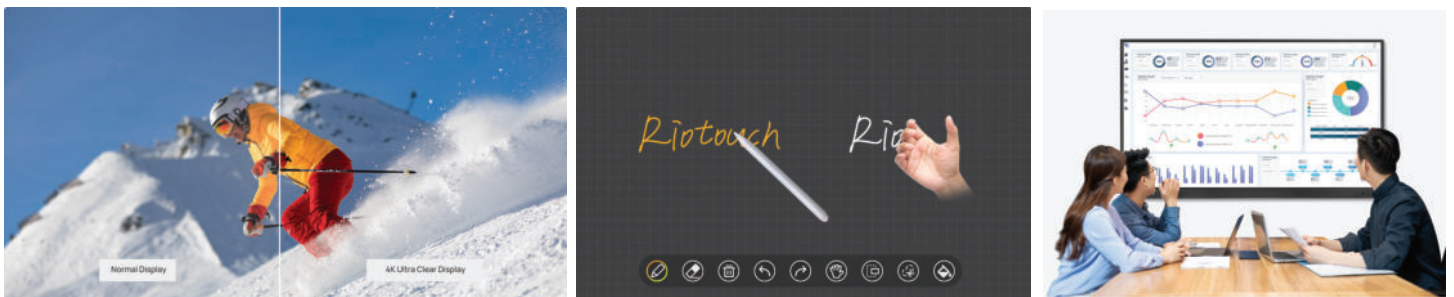

USB	3		
TOUCH USB	1		
HDMI 2.0 INPUT	1		
FRONT KEYS	Power on/off; Signal source; Return; Main page; Menu; Volume down; Volume up		
SPEAKER	15W*2		
CAMERA	8MP 4K		
OPPOSITE ANGLE	120°± 3°(07.2mm)		
MIC	2 Mic by default (4/6/8 built-in Mic for option)		
ANDROID VERSION	Android 11.0		
CHIP	Analogic T982		
CPU	A55*4 (5) 1 ,9GHz		
RAM	4GB DDR4 (8GB option)		
ROM	32GB (64GB option)		
GPU	G52 MP2		
DECODING RESOLUTION	Support 4K H.265 decoding		
VIDEO FORMAT	Support VP9, HEVC/H.265, MPEG1/2, MPEG4, Sorenson H.263, H263,		
IMAGE FORMAT	Support JPG/JPEG/BMP/PNG and other image fonnats		
AUDIO FORMAT	Support MPEG1/2, AC3, EAC3(DDP), AAC > HEAAC, WMA, WMAIOpro		
NET WEIGHT (KG±2)	40	51	65
GROSS WEIGHT (KG±2)	50	63	80
OVERALL SIZE(MM)	1470.9 *97.5* 897.5	1692.1 *97.5*1021.9	1943.4*97.5*1166
CARTON SIZE(MM)	1622 * 222 * 1044	1842 * 222 * 1166	2090 *222 * 1307
VESA	600*400	600*400	800*600
INPUT VOLTAGE	100-240V AC		
SWITCH ON OR OFF	Yes		
POWER	<0.5W		
CONSUMPTION(STANDBY)	Maximun< 290W	Maximun< 420W	Maximun< 500W
POWER CONSUMPTION	Eco<75W	Eco<75W	Eco<75W
ACCESSORIES	WIFI antenna; No ink pen * 2pcs, Remote control * 1pcs, 1.5m power cord *1pcs, 1.5m HDMI cable *1pcs, 1.5m USB touch cable * 1pcs; wall mount kit		

PRODUCT DISPLAY

4K super clear resolution, true restore details,Playing images, videos, PPT and other content is natural and comfortable